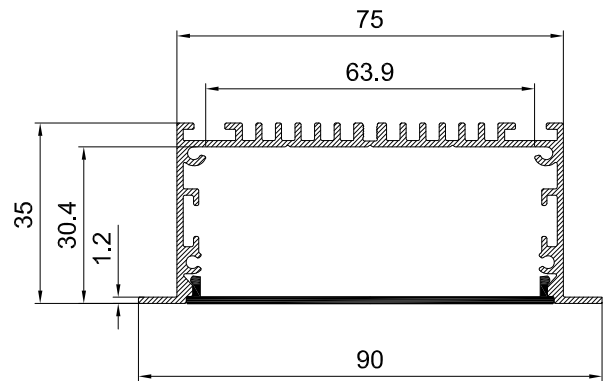

Color 

Unit: mm

Features:

1. Model: HL-A020
2. Material: AL6063+PC
3. Surface: Anodized/Painting
4. Lighting source width: 64mm
5. Length: 4m/max
6. Installation: For offices, conference rooms, supermarkets, home lighting, etc.

Accessory:

End cap

Connector

Mounting Clip

Installation: